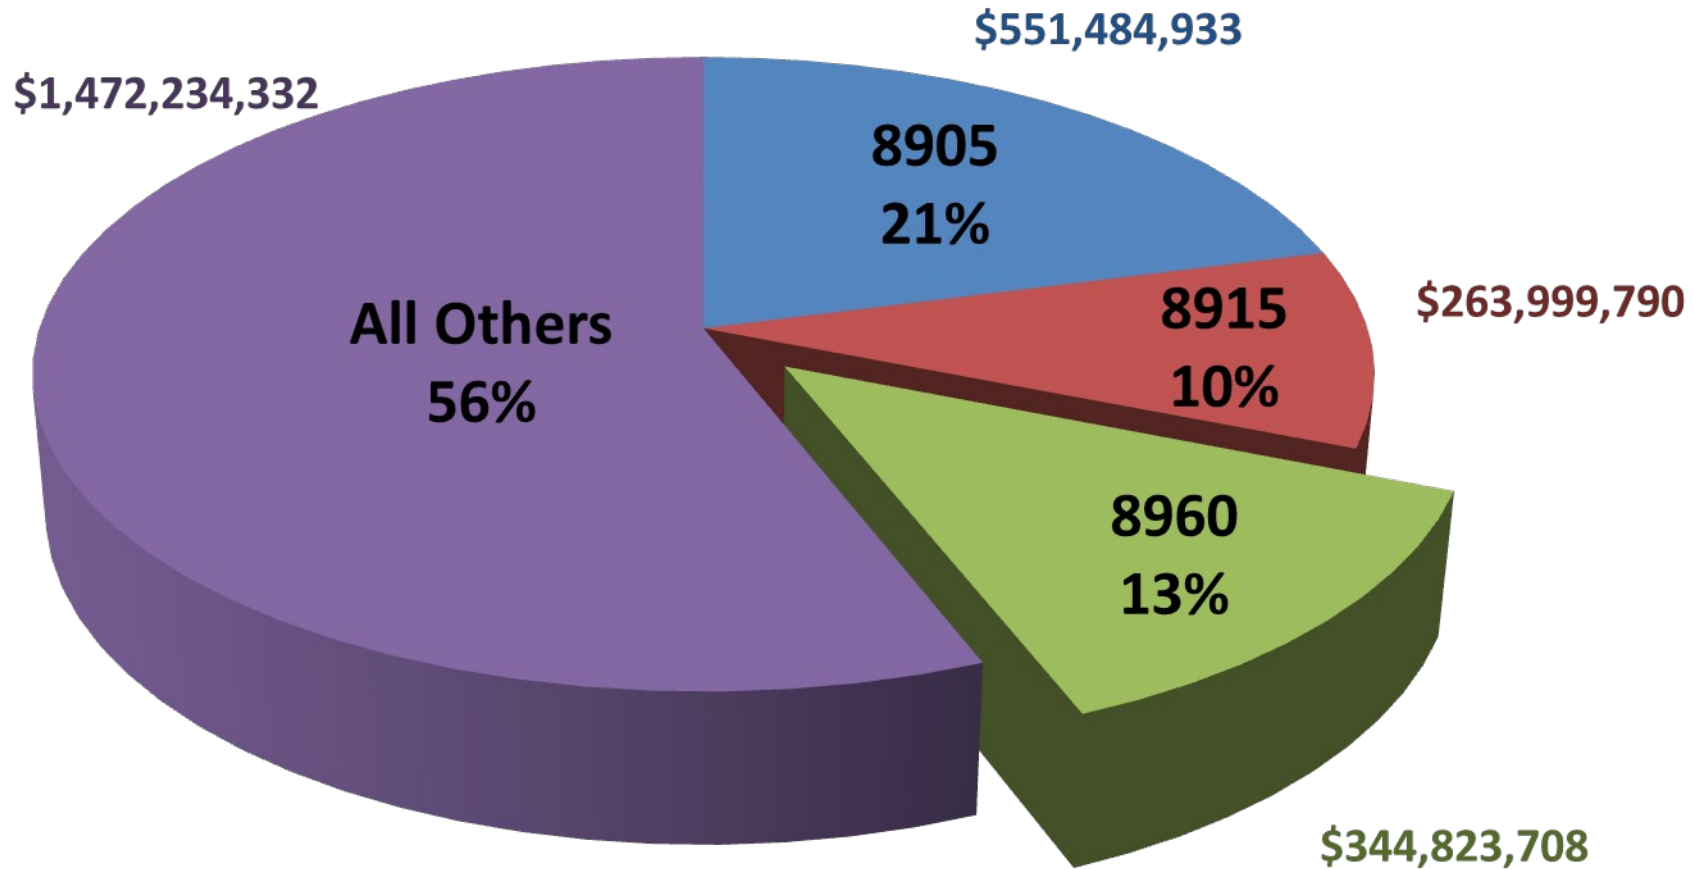

FSC Dollars Europe and Middle East Regions

35 BIBS on UAE Catalog

1	BEV BASE, APPLE J ICE, SWT, CONC, 6/1, 3 GAL BIB, F/DISP
2	BEV BASE, BLUE RASPBERRY DRINK, 5/1 SWT, CONC, 3 GAL BIB FOR DISPENSER
3	BEV BASE, BLUE RESPBERRY, ELECTROLYTIC, SPORTS DRINK, CONC, 8/1,1/3 GAL BIB
4	BEV BASE, BLUE RBERRY, SWT, CONC,5/1,1/3 GL BIB FOR FZN DISP, P90
5	BEV BASE, CHERRY SPICE, SWT, CONC, 5/1, 1/5 GL BIB, FOR DISP
6	BEV BASE, COKE, 5 GAL BIB
7	BEV BASE, COLA, SF, CONC, 5 GL BIB
8	BEV BASE, COLA, SWT, (COKE CLASSIC), CONC, 1/5 GL BIB
9	BEV BASE, CRANBERRY, SWT, CONC, 6/1, 3 GAL BIB FOR DISPENSER
10	BEV BASE, DIET COKE, 5 GAL BIB
11	BEV BASE, DIET PEPSI, CONC, 5/1, 5 GAL BIB FOR DISPENSER
12	BEV BASE, DR. PEPPER, CONC, 5/1, 5 GAL BIB FOR DISPENSER
13	BEV BASE, FRUIT PUNCH SPORT, 8/1 SWT, CONC, 3 GAL BIB FOR DISPENSER
14	BEV BASE, LEMON LIME, SPORTS, 8/1 SWT, CONC, 3 GAL BIB FOR DISPENSER
15	BEV BASE, LEMONADE, 5/1 SWT, CONC, 3 GAL BIB FOR DISPENSER
16	BEV BASE, LEMONADE, SF, CONC, W/SUCRALOSE, 30/1, 1/64 FL OZ BIB, FOR DISP
17	BEV BASE, LEMONADE, SWT, CONC, 1/5 GL BIB
18	BEV BASE, LEMON-LIME, SWT, (SPRITE), CONC, 1/5 GL BIB
19	BEV BASE, MANGO, SWT, CONC, 3/1, 35% J UICE, 1/3 GL BIB
20	BEV BASE, MT. DEW, CONC, 7/1, 5 GAL BIB
21	BEV BASE, ORANGE, MIRANDA, BIB, 5 GAL
22	BEV BASE, PEPSI, CONC, 5/1, 5 GAL BIB FOR DISPENSER
23	BEV BASE, PINEAPPLE, SWT, CONC, 4/1, 40% J UICE, 1/3 GL BIB
24	BEV BASE, RBERRY ICE, SF, CONC, W/SUCRALOSE, 30/1, 1/64 FL OZ BIB, FOR DISP
25	BEV BASE, ROOT BEER, CONC, 5/1, 5 GAL BIB FOR DISPENSER
26	BEV BASE, SPRITE, 5 GAL BIB
27	BEV BASE, STRAWBERRY-KIWI, 5/1 SWT, CONC, 3 GAL BIB FOR DISPENSER
28	J UICE, CBERRY COCKTAIL, CONC, 1/3 GAL BIB, FOR DISP
29	J UICE, ORANGE, 4/1 SWT, CONC, 3 GAL BIB FOR DISPENSER
30	SPORTS DRINK BASE, FRUIT PUNCH, CONC, 5/1, 1/5 GL BIB, FOR DISP
31	SPORTS DRINK BASE, MOUNTAIN BLAST, CONC, 5/1, 1/5 GL BIB, FOR DISP
32	TEA CONC LEMON SF W/SUCRALOSE 30/1, 1/64 OZ BIB FOR DISP
33	TEA, CONC, SWT, RBERRY, 5/1, 3 GL BIB, FOR DISP
34	TEA, CONC, UNSWEETENED, 3 GAL BIB
35	TEA, SWEET, 11/1 SWT, CONC, 3 GAL BIB FOR DISPENSER